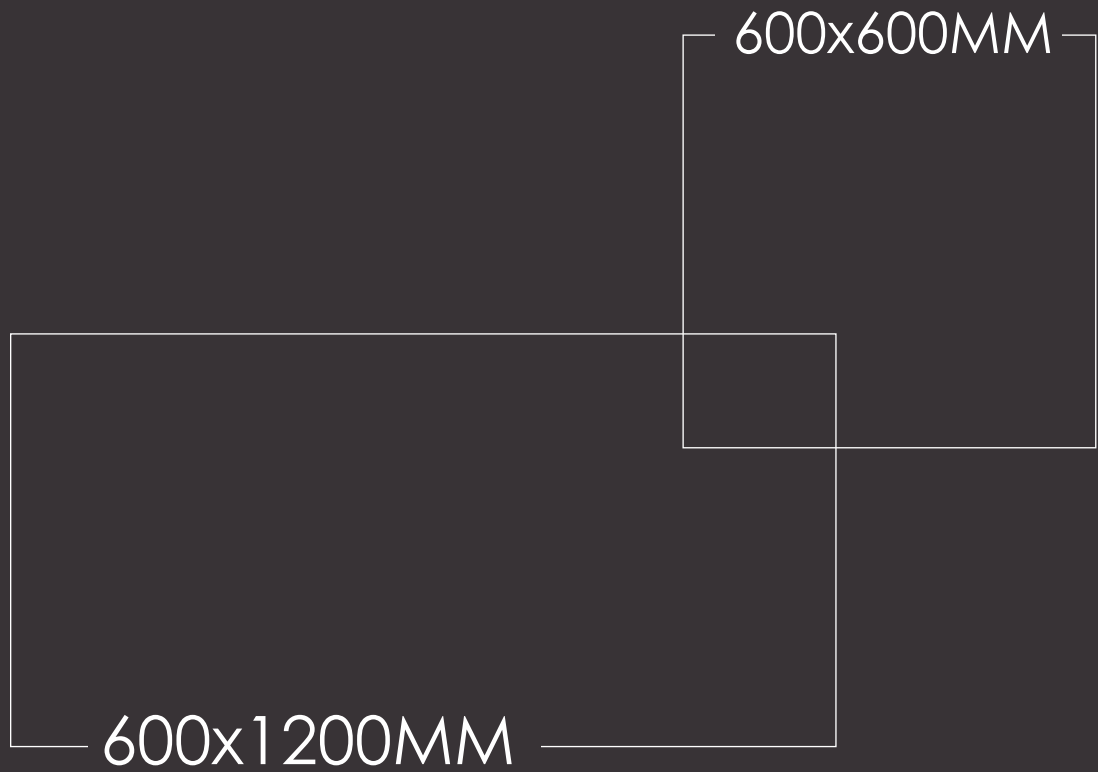

PAVIT[®]

Inspired Mindscapes

Full Body Vitrified | Polished Full Body Vitrified

600X600MM | 10mm

POLISHED FULL BODY VITRIFIED

Atom

EARTHEN

Alpino Beige

DECOR

Alpino Nero

600X1200MM | 10mm

POLISHED FULL BODY VITRIFIED

Atom

EARTHEN

Alpino Beige

EARTHEN

Alpino Nero

600X1200MM | 10mm

POLISHED FULL BODY VITRIFIED

Atom

EARTHEN

Taplo Ash

DECOR

Taplo Grigio

600X1200MM | 10mm

FULL BODY VITRIFIED

Terrenè
Naturally Stylish

COLORADO

Glucardo Ash

AESTRO PLUS

Glucardo Grigio

AESTRO PLUS